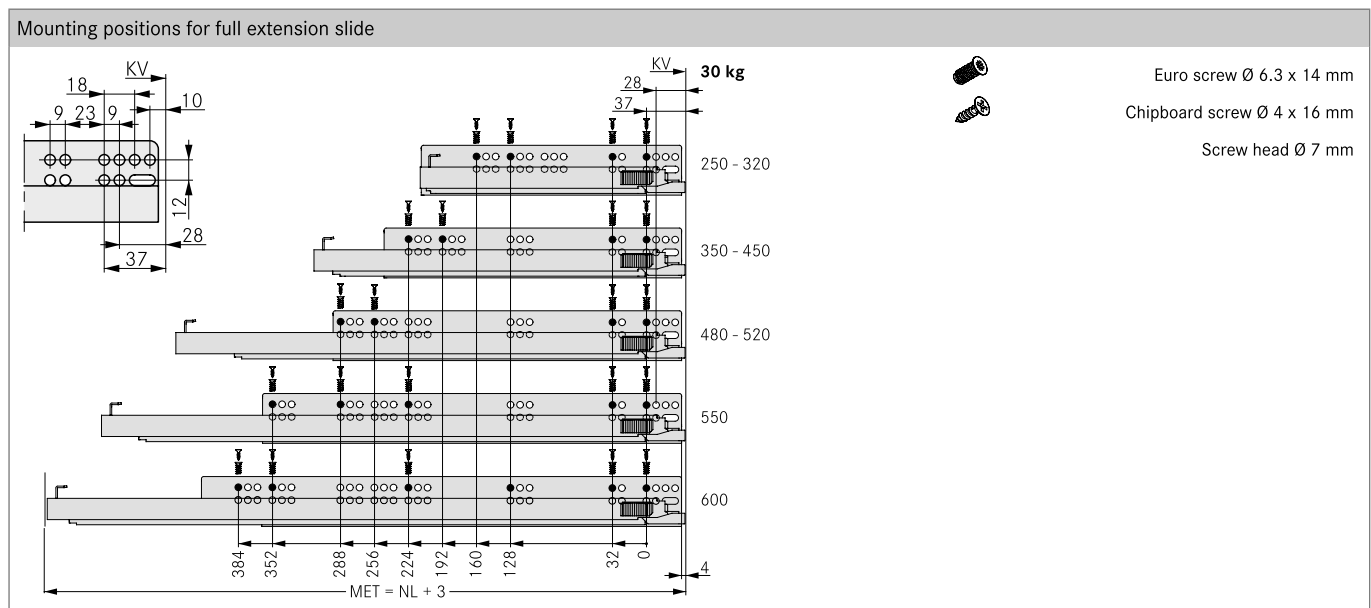

2					
Front locking device (1D)					
Set: one left, one right					
Art. No.					
F134140216					

Optional: depth adjustment (1D)					
Set: one left, one right					
Art. No.					
F134101313					

PAGE REFERENCES

Technical information	562				
Assembly aids	668				

PLANNING DIMENSIONS

All dimensions in millimetres

LEGEND

HV	Height adjustment	MET	Minimum installation depth
KV	Cabinet front edge	NL	Nominal length
LWK	Inside cabinet width	SKL	Drawer length