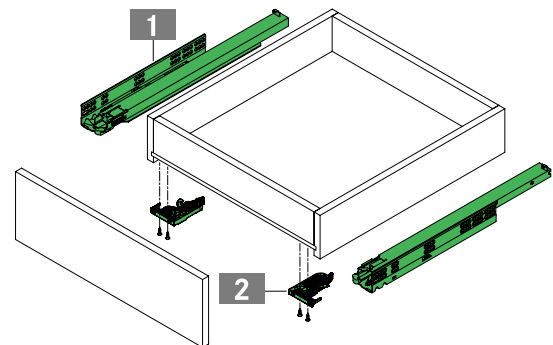

DYNAMOOV SOFT-CLOSE

Full extension slide 30 kg

- Excellent running characteristics
- Fully synchronised slide technology
- Soft-close damping system
- Stepless self-locking of the drawer when pushed onto the slide
- Integrated height adjustment, tool-free + 3.5 mm
- Optional depth adjustment + 3.5 mm

ORDER INFORMATION

1					
Dynamooov full extension slide Soft-close					
Set: one left, one right					
NL	30 kg				
	Art. No.				
250	F130107760				
270	F130107761				
300	F130107764				
320	F130107767				
350	F130107768				
380	F130107771				
400	F130107772				
420	F130107775				
450	F130107776				
480	F130107779				
500	F130107780				
520	F130107783				
550	F130107784				
600	F130107787				

2					
Front locking device (1D)					
Set: one left, one right					
Art. No.					
F134140216					

Optional: depth adjustment (1D)					
Set: one left, one right					
Art. No.					
F134101313					

PAGE REFERENCES