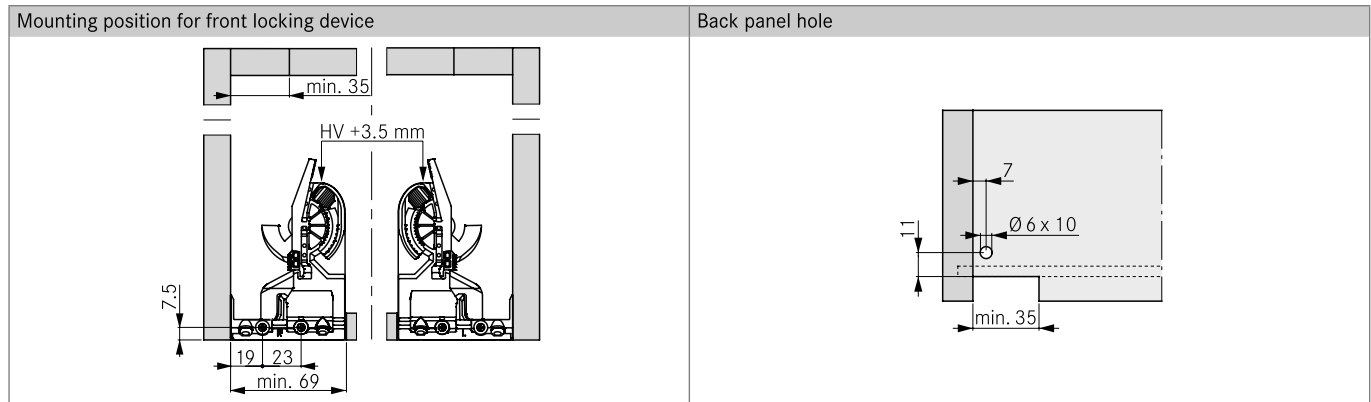

2					
Front locking device (1D)					
Set: one left, one right					
Art. No.					
F134140216					

Optional: depth adjustment (1D)					
Set: one left, one right					
Art. No.					
F134101313					

PAGE REFERENCES

Technical information	562				
Assembly aids	668				

PLANNING DIMENSIONS

All dimensions in millimetres

LEGEND

HV	Height adjustment	MET	Minimum installation depth
KV	Cabinet front edge	NL	Nominal length
LWK	Inside cabinet width	SKL	Drawer length