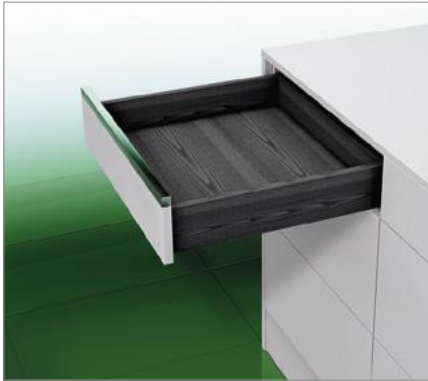

DYNAMOOV SOFT-CLOSE

Full extension slide 30 kg

- Excellent running characteristics
- Fully synchronised slide technology
- Soft-close damping system
- Stepless self-locking of the drawer when pushed onto the slide
- Integrated height adjustment, tool-free + 3.5 mm
- Optional depth adjustment + 3.5 mm

ORDER INFORMATION

1					
Dynamooov full extension slide Soft-close					
Set: one left, one right					
NL	30 kg				
	Art. No.				
250	F130107760				
270	F130107761				
300	F130107764				
320	F130107767				
350	F130107768				
380	F130107771				
400	F130107772				
420	F130107775				
450	F130107776				
480	F130107779				
500	F130107780				
520	F130107783				
550	F130107784				
600	F130107787				

2					
Front locking device (1D)					
Set: one left, one right					
Art. No.					
F134140216					

Optional: depth adjustment (1D)					
Set: one left, one right					
Art. No.					
F134101313					

PAGE REFERENCES