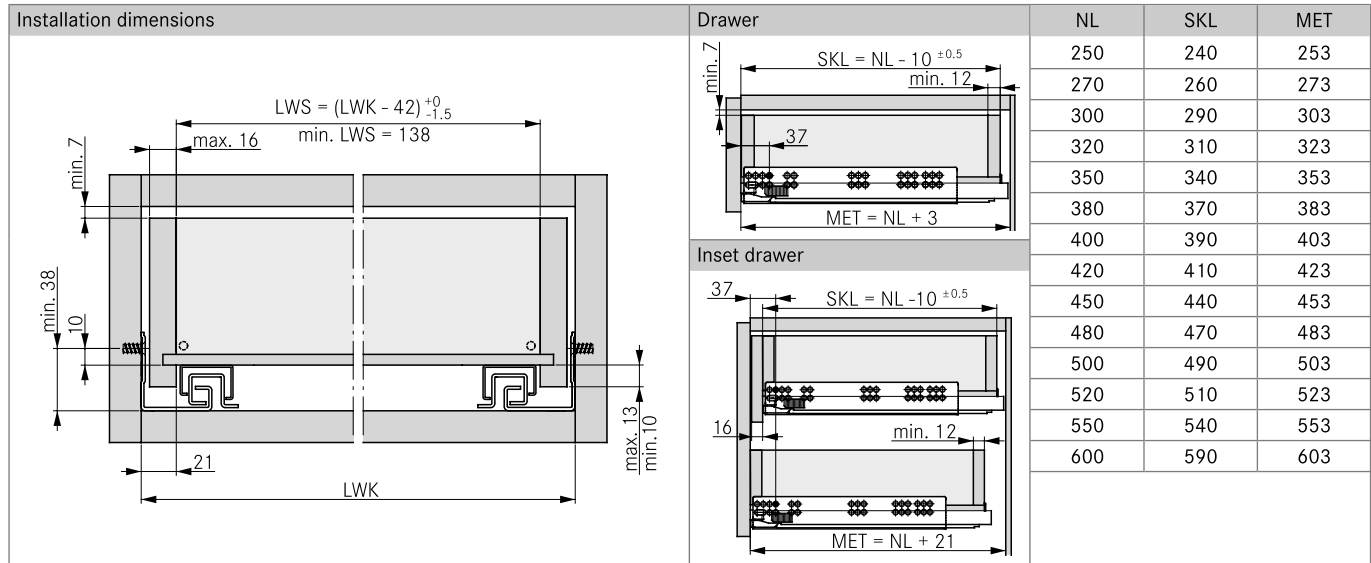

2					
Front locking device (1D)					
Set: one left, one right					
Art. No.					
F134140216					

Optional: depth adjustment (1D)					
Set: one left, one right					
Art. No.					
F134101313					

PAGE REFERENCES

Technical information	562				
Assembly aids	668				

PLANNING DIMENSIONS

All dimensions in millimetres

LEGEND

HV	Height adjustment	MET	Minimum installation depth
KV	Cabinet front edge	NL	Nominal length
LWK	Inside cabinet width	SKL	Drawer length